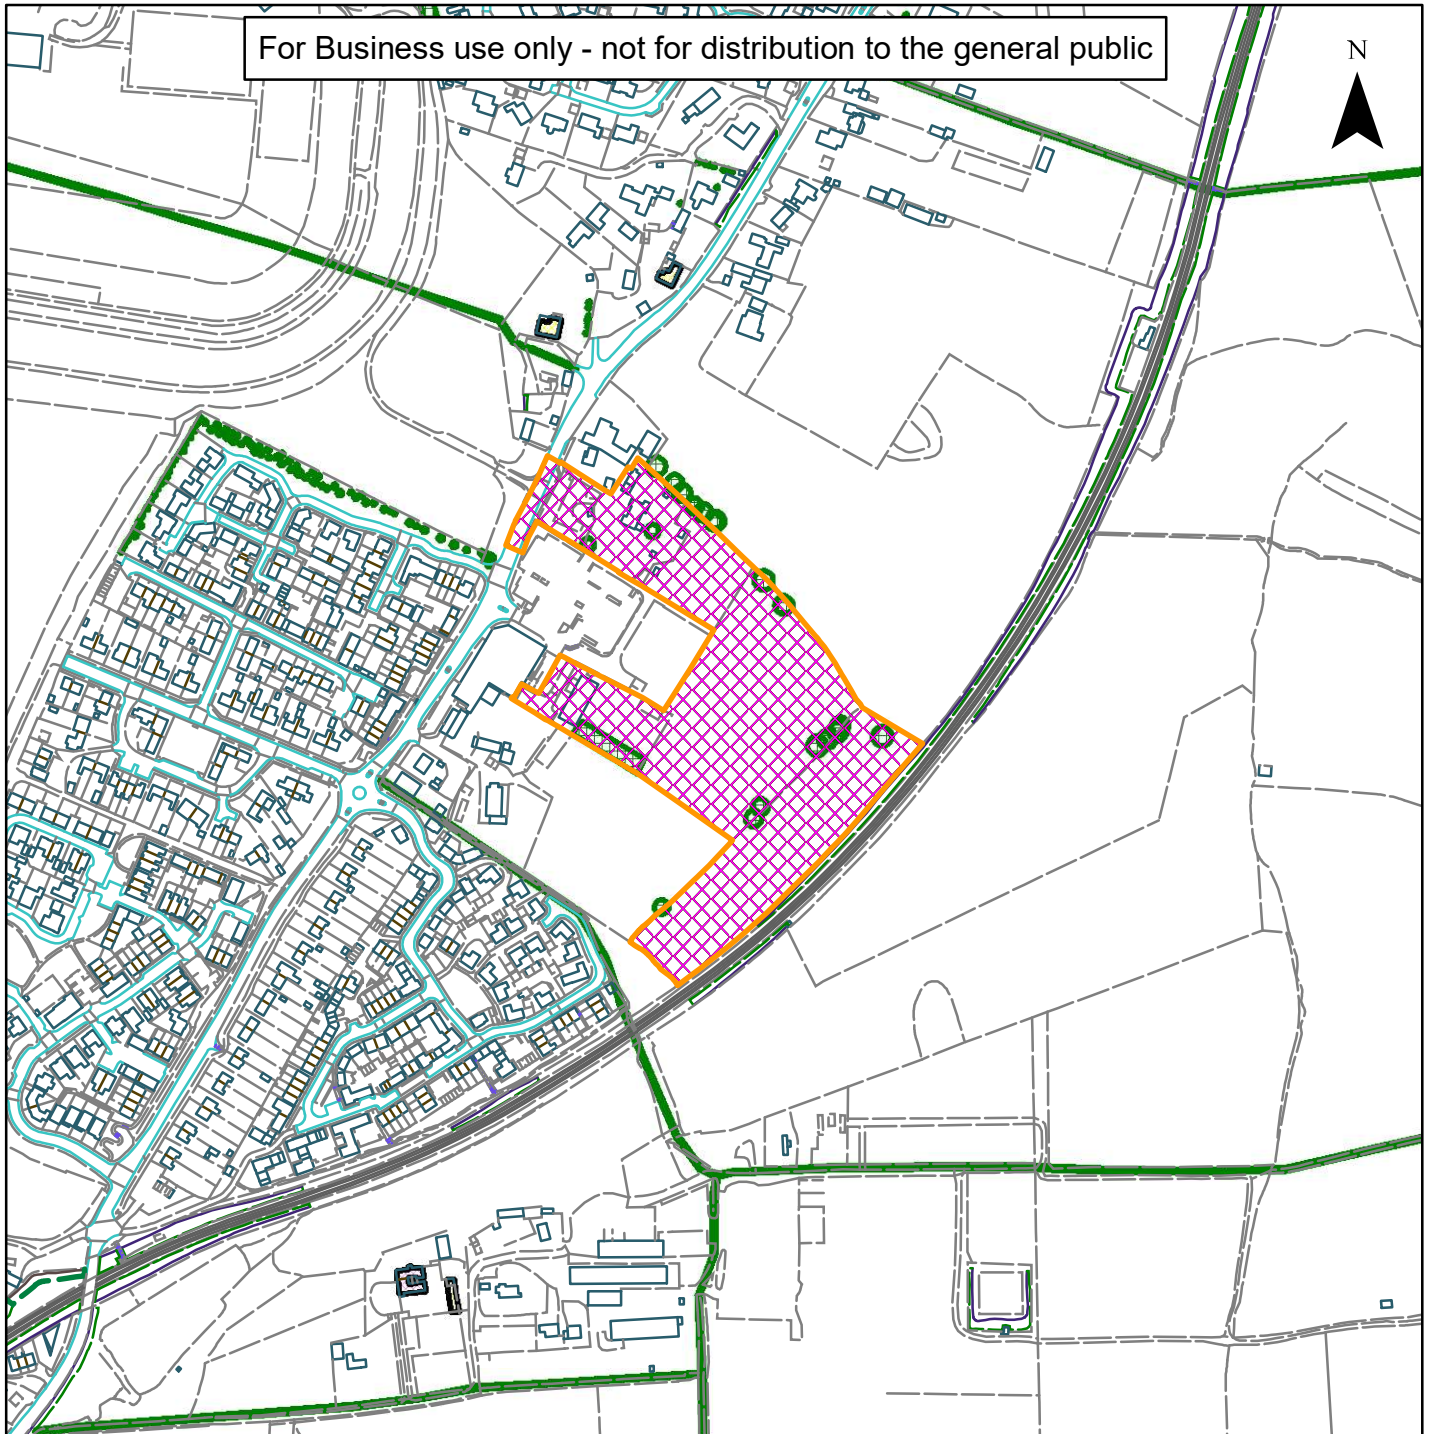

06) DC/21/2466

Horsham District Council

Greendene, Stane Street, Codmore Hill, Pulborough, West Sussex, RH20 1BQ

For Business use only - not for distribution to the general public

N

Scale: 1:5,000

Reproduced by permission of Ordnance Survey map on behalf of HMSO. © Crown copyright and database rights (2019). Ordnance Survey Licence.100023865